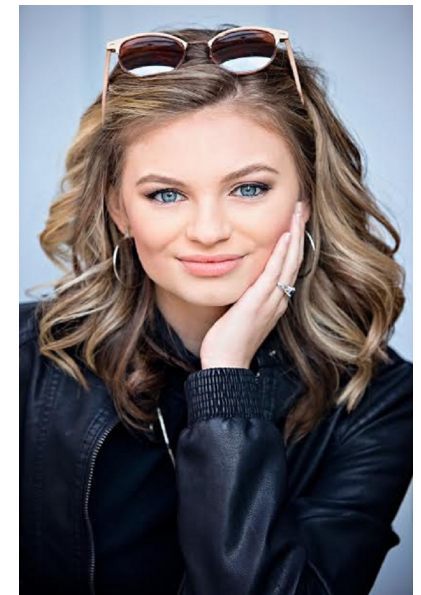

EMILY DISMUKES

TALENT WOMEN

Height 157cm/5'1" Bust 81cm/32" C Hair Blonde Eyes Blue

**TRIBE** TALENT  
MANAGEMENT

4809B Trousdale Drive

Nashville, TN 37220

Tel: (615) 815-8664

Email: [info@tribetalentmanagement.com](mailto:info@tribetalentmanagement.com)