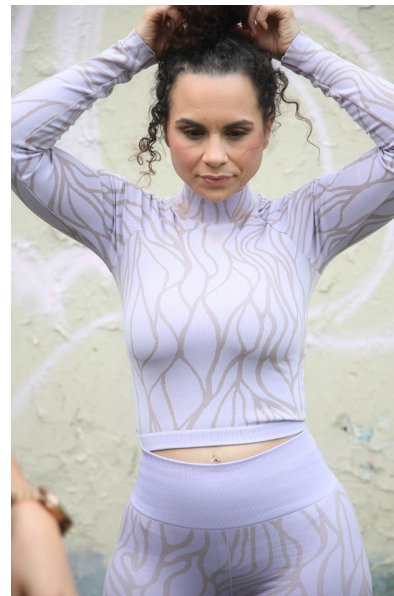

## CYNDAL SMITH

TALENT WOMEN

Height 158cm/5'2" Bust 82cm/32.5" DD Waist 68cm/26.5" Hips 98cm/38.5"  
Dress 32-34 EU/2-4 US/4-6 UK Shoe 37 EU/6 US/4 UK Hair Brown  
Eyes Brown