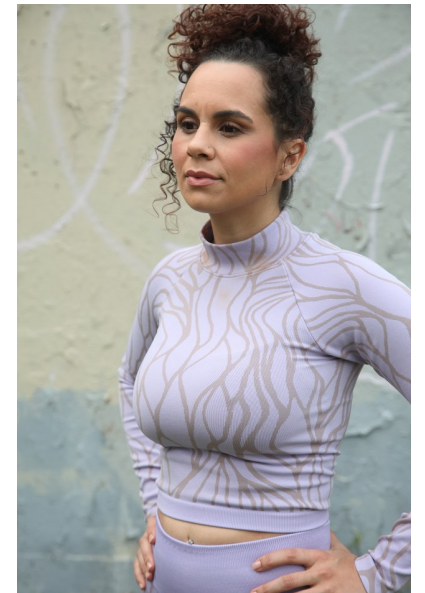

## CYNDAL SMITH

TALENT WOMEN

Height 158cm/5'2" Bust 82cm/32.5" DD Waist 68cm/26.5" Hips 98cm/38.5"  
Dress 32-34 EU/2-4 US/4-6 UK Shoe 37 EU/6 US/4 UK Hair Brown  
Eyes Brown