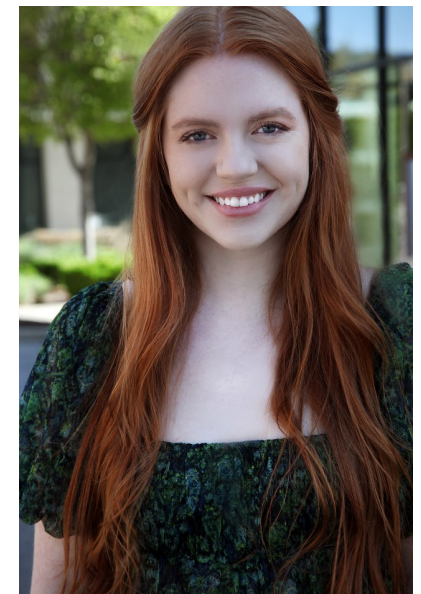

LAYNE PORTER

TALENT WOMEN

Height 165cm/5'5" Bust 86cm/34" B Waist 66cm/26" Hips 97cm/38"
Dress 30-32 EU/0-2 US/2-4 UK Shoe 38 EU/7 US/5 UK Hair Red
Eyes Blue/Grey

TRIBE TALENT
MANAGEMENT

4809B Trousdale Drive
Nashville, TN 37220
Tel: (615) 815-8664