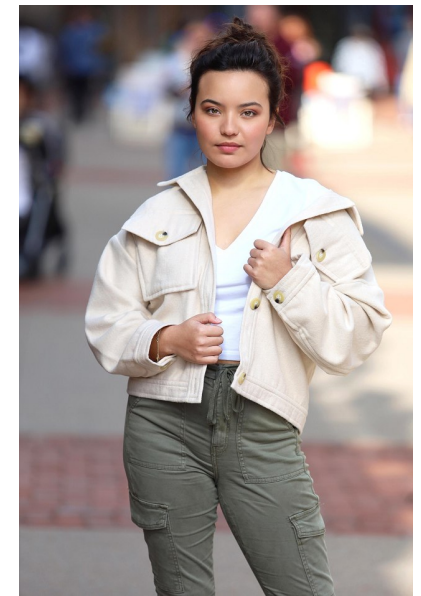

GABRIELA MARANGE

TALENT WOMEN

Height 157cm/5'1" Bust 95cm/37.5" B Waist 75cm/29.5" Hips 95cm/37.5"

Dress 33 EU/3 US/5 UK Shoe 37.5 EU/6.5 US/4.5 UK Top M Bottom S

Hair Brunette Eyes Amber

TRIBE TALENT MANAGEMENT