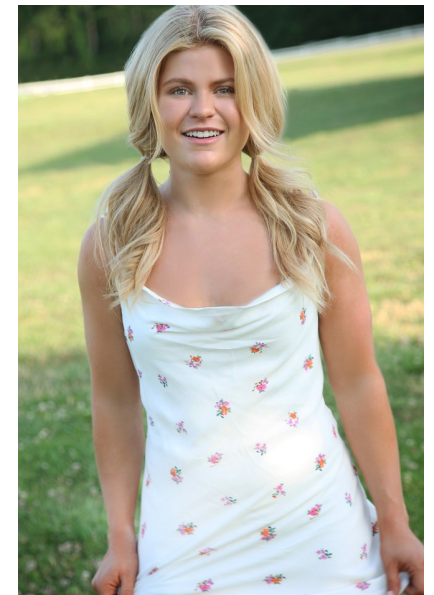

ABBIGALE MCCULLOUGH

TALENT WOMEN

Height 158cm/5'2" Bust 84cm/33" B Waist 61cm/24" Hips 97cm/38"
Dress 30-32 EU/0-2 US/2-4 UK Shoe 18.5 EU/3 US/2 UK (kids) Top XS
Bottom XS Hair Blonde Eyes Blue/Green

TRIBE TALENT MANAGEMENT