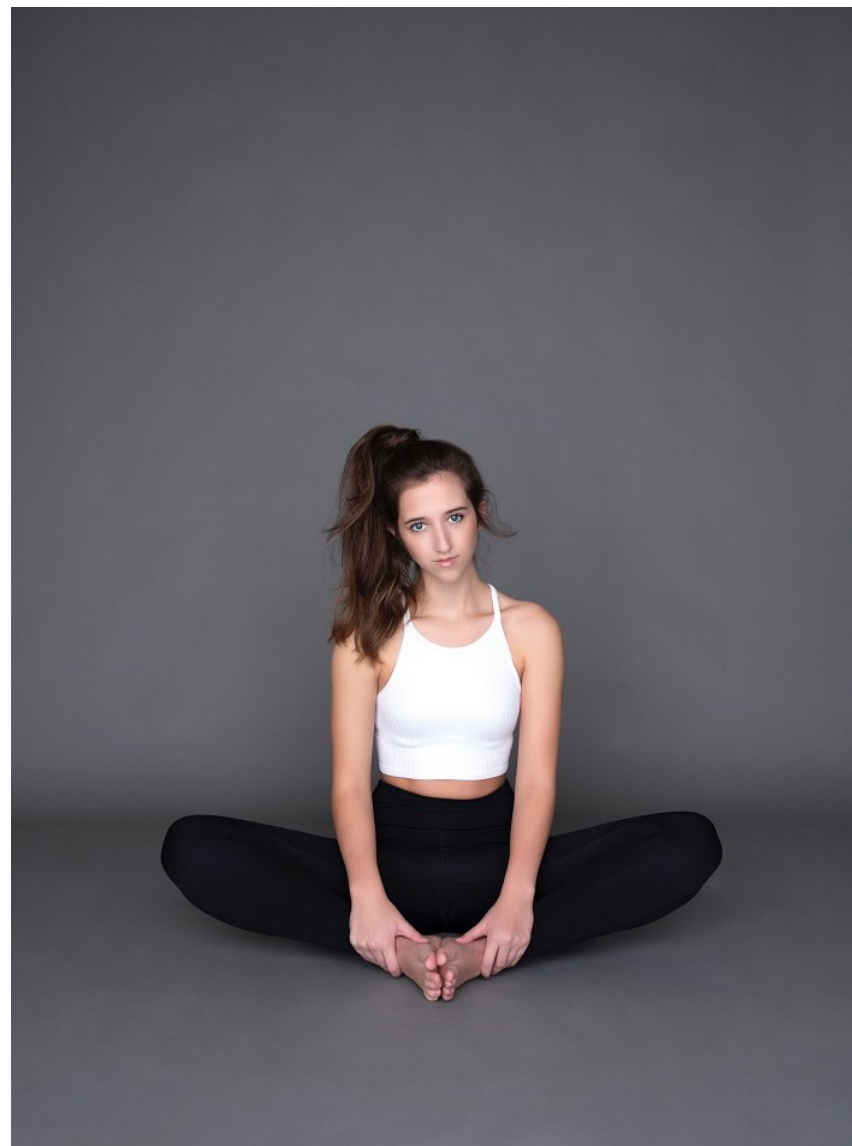

**HALEY CHAMBERS**

TALENT WOMEN

Height 175cm/5'9" Bust 79cm/31" A Waist 63cm/25" Hips 89cm/35" Dress 30-32 EU/0-2 US/2-4 UK Shoe 24 EU/8 US/7 UK (kids) Hair Brown Eyes Blue

## HALEY CHAMBERS

TALENT WOMEN

Height 175cm/5'9" Bust 79cm/31" A Waist 63cm/25" Hips 89cm/35" Dress 30-32 EU/0-2 US/2-4 UK Shoe 24 EU/8 US/7 UK (kids) Hair Brown Eyes Blue